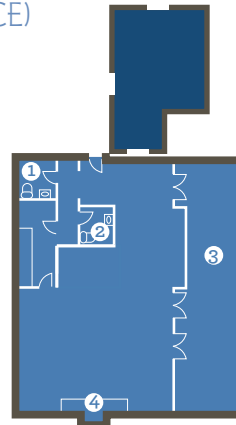

Room	Sq Ft	Ceremony	Cocktail Style Reception	Seated Reception
Salish Ballroom	2,052	160	160	150
Falls Terrace	1,000	60	80	74
Falls Terrace + Patio	1,800	60	80	74
Falls Terrace + Potlatch + Patio	2,724	100	100	100
Atrium	630	40	40	40
Vintage Room	600	35	30	30
Cliffside Room	400	30	24	24
River View Suites	440	-	12	-
Centennial Green	3,750	150	-	-

SECOND FLOOR

Vintage Room

1. White-Board & Pull-Down Screen
2. To Atrium
3. Fireplace
4. Wine Display

Salish Ballroom

1. Restroom (M)
2. Restroom (W)
3. Ballroom Foyer
4. Elevator

THIRD FLOOR
(LODGE ENTRANCE)

Atrium

1. To Vintage room
2. Patio
3. Restroom (M)
4. Restroom (W)
5. Fireplace

Potlatch

Falls Terrace

1. Restroom (M)
2. Restroom (W)
3. Built-in Bar
4. Patio Overlooking Snoqualmie River Gorge
5. Fireplace

FOURTH FLOOR

Cliffside Room

1. Balcony Overlooking Falls
2. Pull-Down Screen