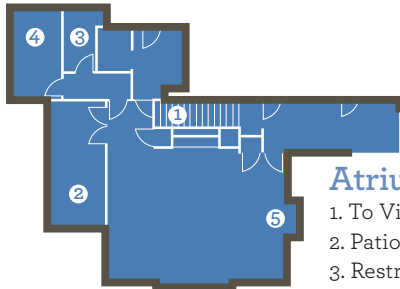

SECOND FLOOR

Vintage Room

1. White-Board & Pull-Down Screen
2. To Atrium
3. Fireplace
4. Wine Display

Salish Ballroom

1. Restroom (M)
2. Restroom (W)
3. Ballroom Foyer
4. Elevator

THIRD FLOOR
(LODGE ENTRANCE)

Atrium

1. To Vintage room
2. Patio
3. Restroom (M)
4. Restroom (W)
5. Fireplace

Potlatch

Falls Terrace

1. Restroom (M)
2. Restroom (W)
3. Built-in Bar
4. Patio Overlooking Snoqualmie River Gorge
5. Fireplace