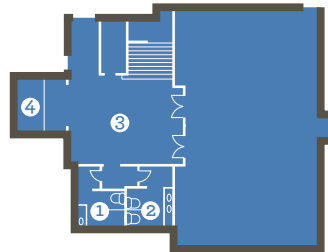

Room	Sq Ft	Ceremony	Cocktail Style Reception	Seated Reception
Salish Ballroom	2,052	160	160	150
Falls Terrace	1,000	60	80	74
Falls Terrace + Patio	1,800	60	80	74
Falls Terrace + Potlatch + Patio	2,724	100	100	100
Atrium	630	40	40	40
Vintage Room	600	35	30	30
Cliffside Room	400	30	24	24
River View Suites	440	-	12	-
Centennial Green	3,750	150	-	-

SECOND FLOOR

Vintage Room

1. White-Board & Pull-Down Screen
2. To Atrium
3. Fireplace
4. Wine Display

Salish Ballroom

1. Restroom (M)
2. Restroom (W)
3. Ballroom Foyer
4. Elevator

THIRD FLOOR
(LODGE ENTRANCE)

Atrium

1. To Vintage room
2. Patio
3. Restroom (M)
4. Restroom (W)
5. Fireplace

Potlatch

Falls Terrace

1. Restroom (M)
2. Restroom (W)
3. Built-in Bar
4. Patio Overlooking Snoqualmie River Gorge
5. Fireplace

FOURTH FLOOR

Cliffside Room

1. Balcony Overlooking Falls
2. Pull-Down Screen